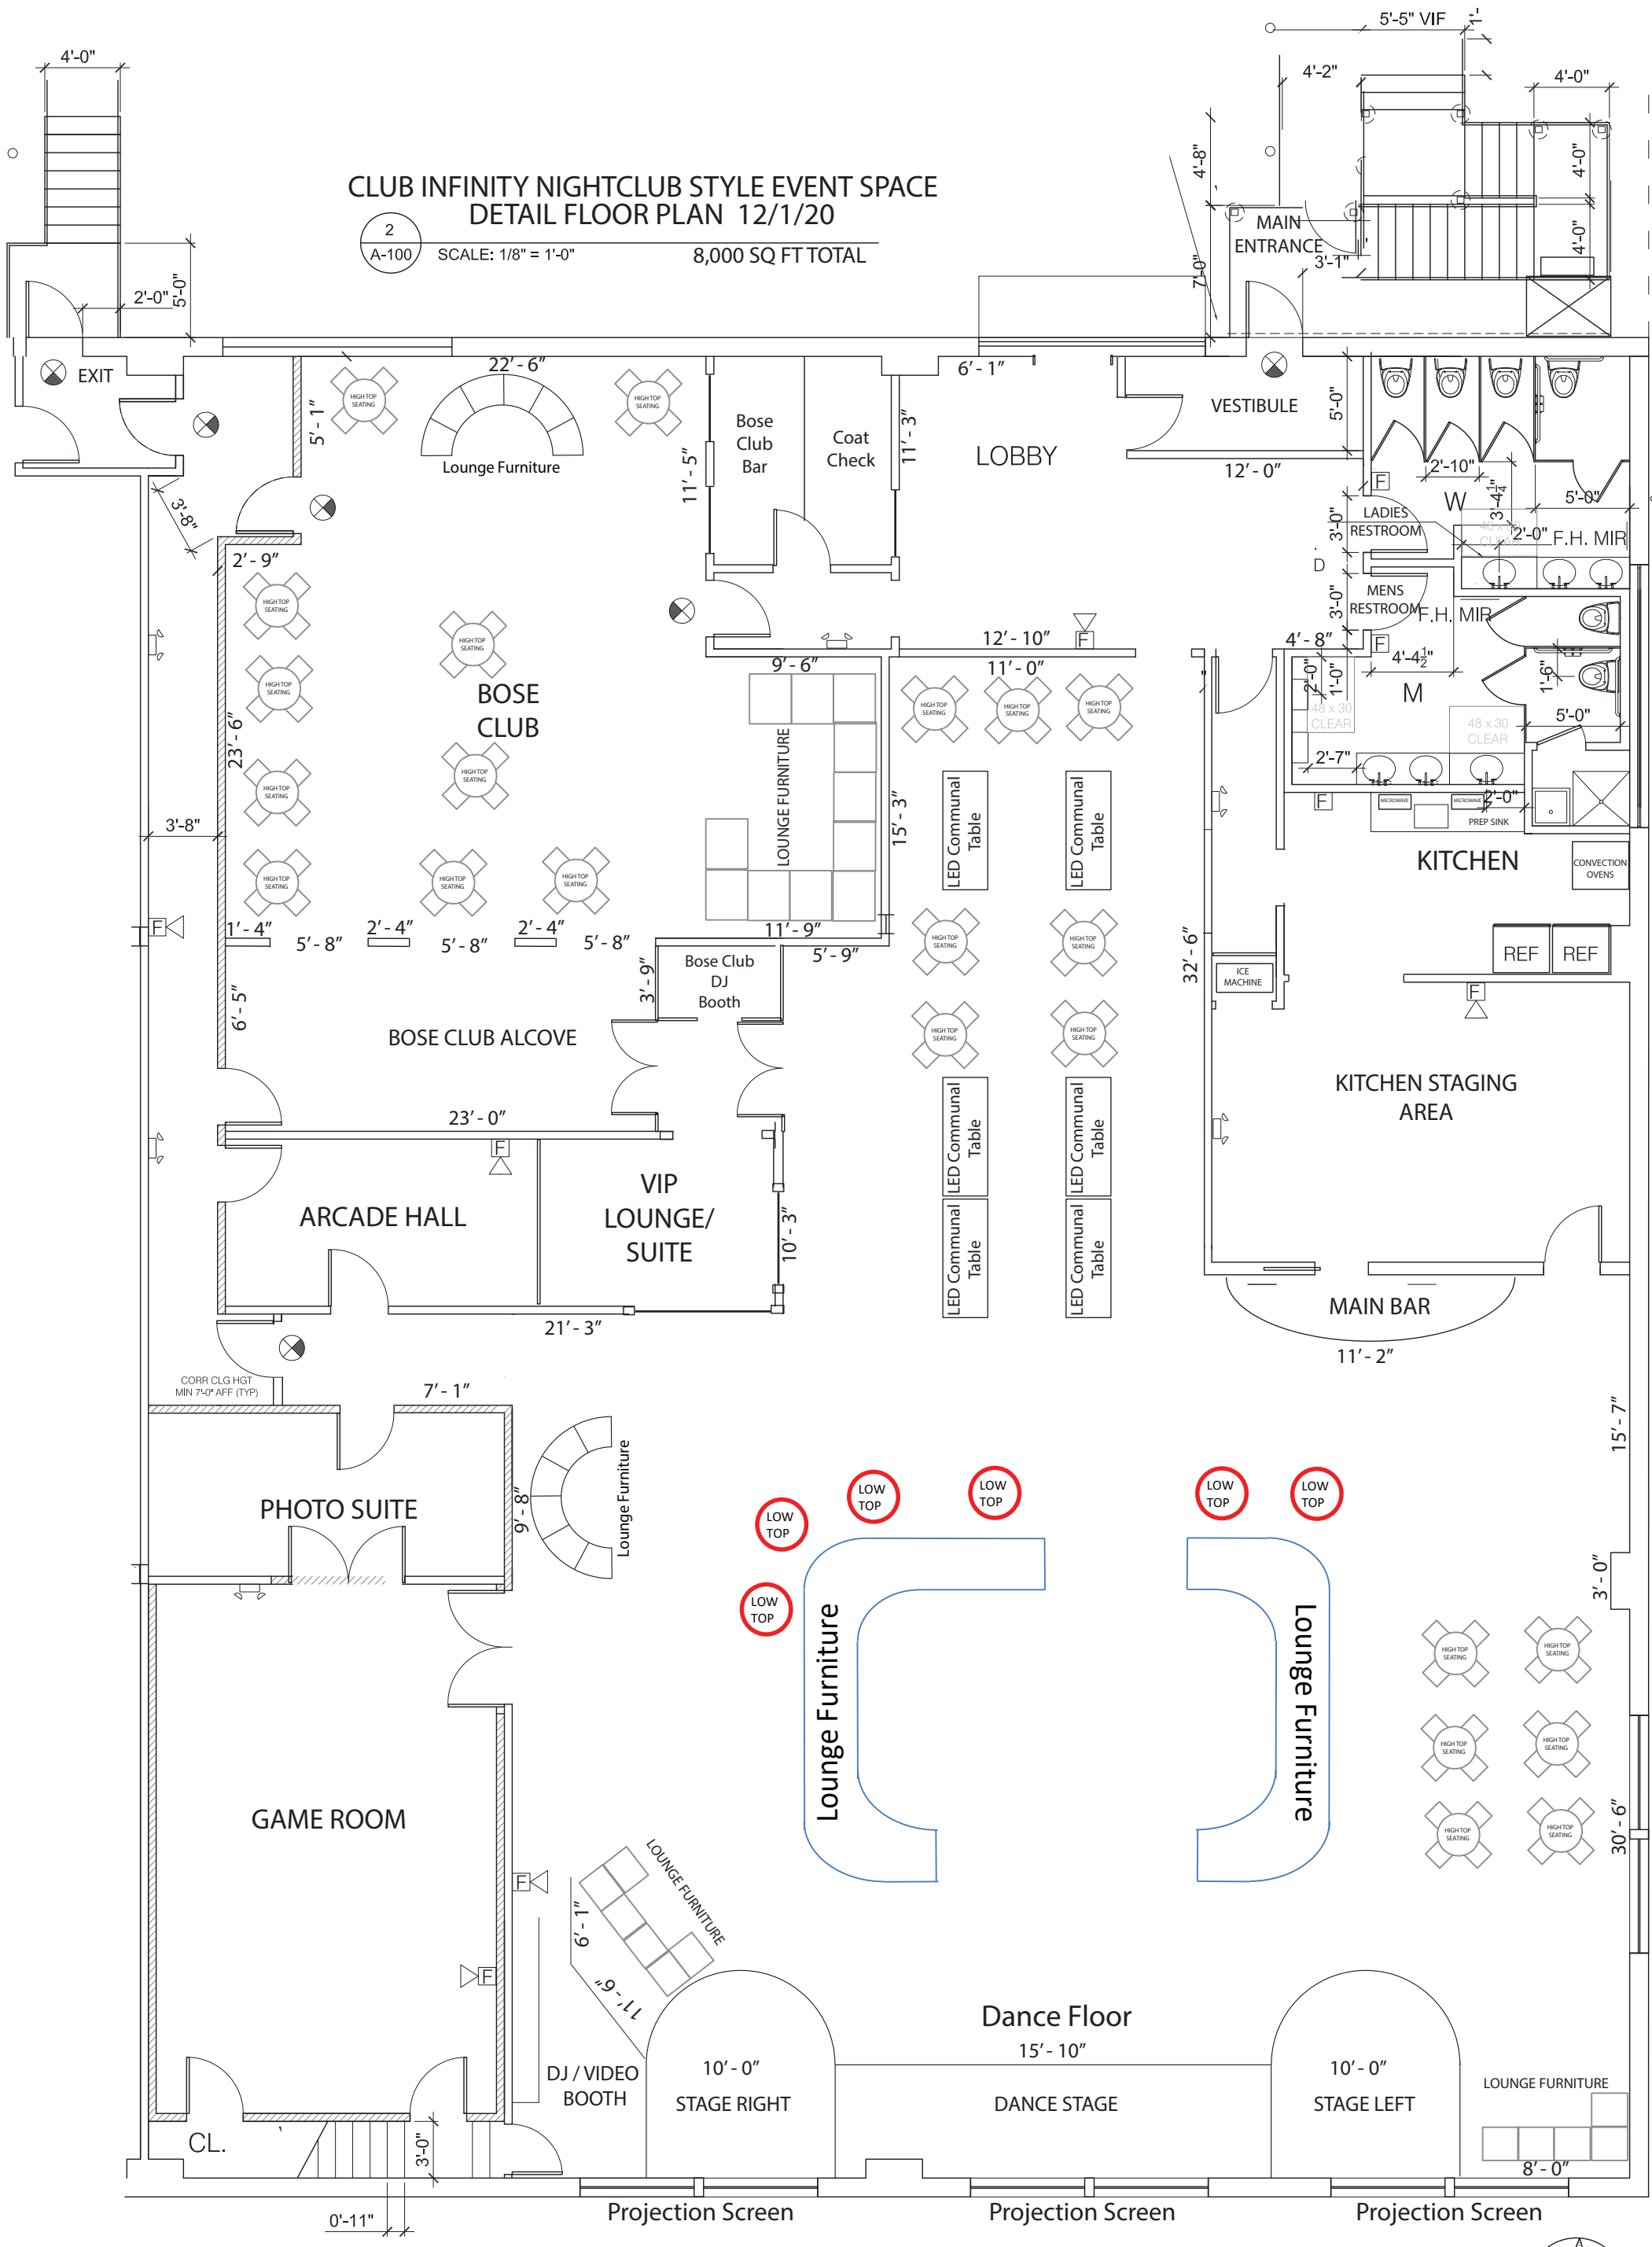

CLUB INFINITY NIGHTCLUB STYLE EVENT SPACE
 DETAIL FLOOR PLAN 12/1/20

2
 A-100 SCALE: 1/8" = 1'-0" 8,000 SQ FT TOTAL

NORTH