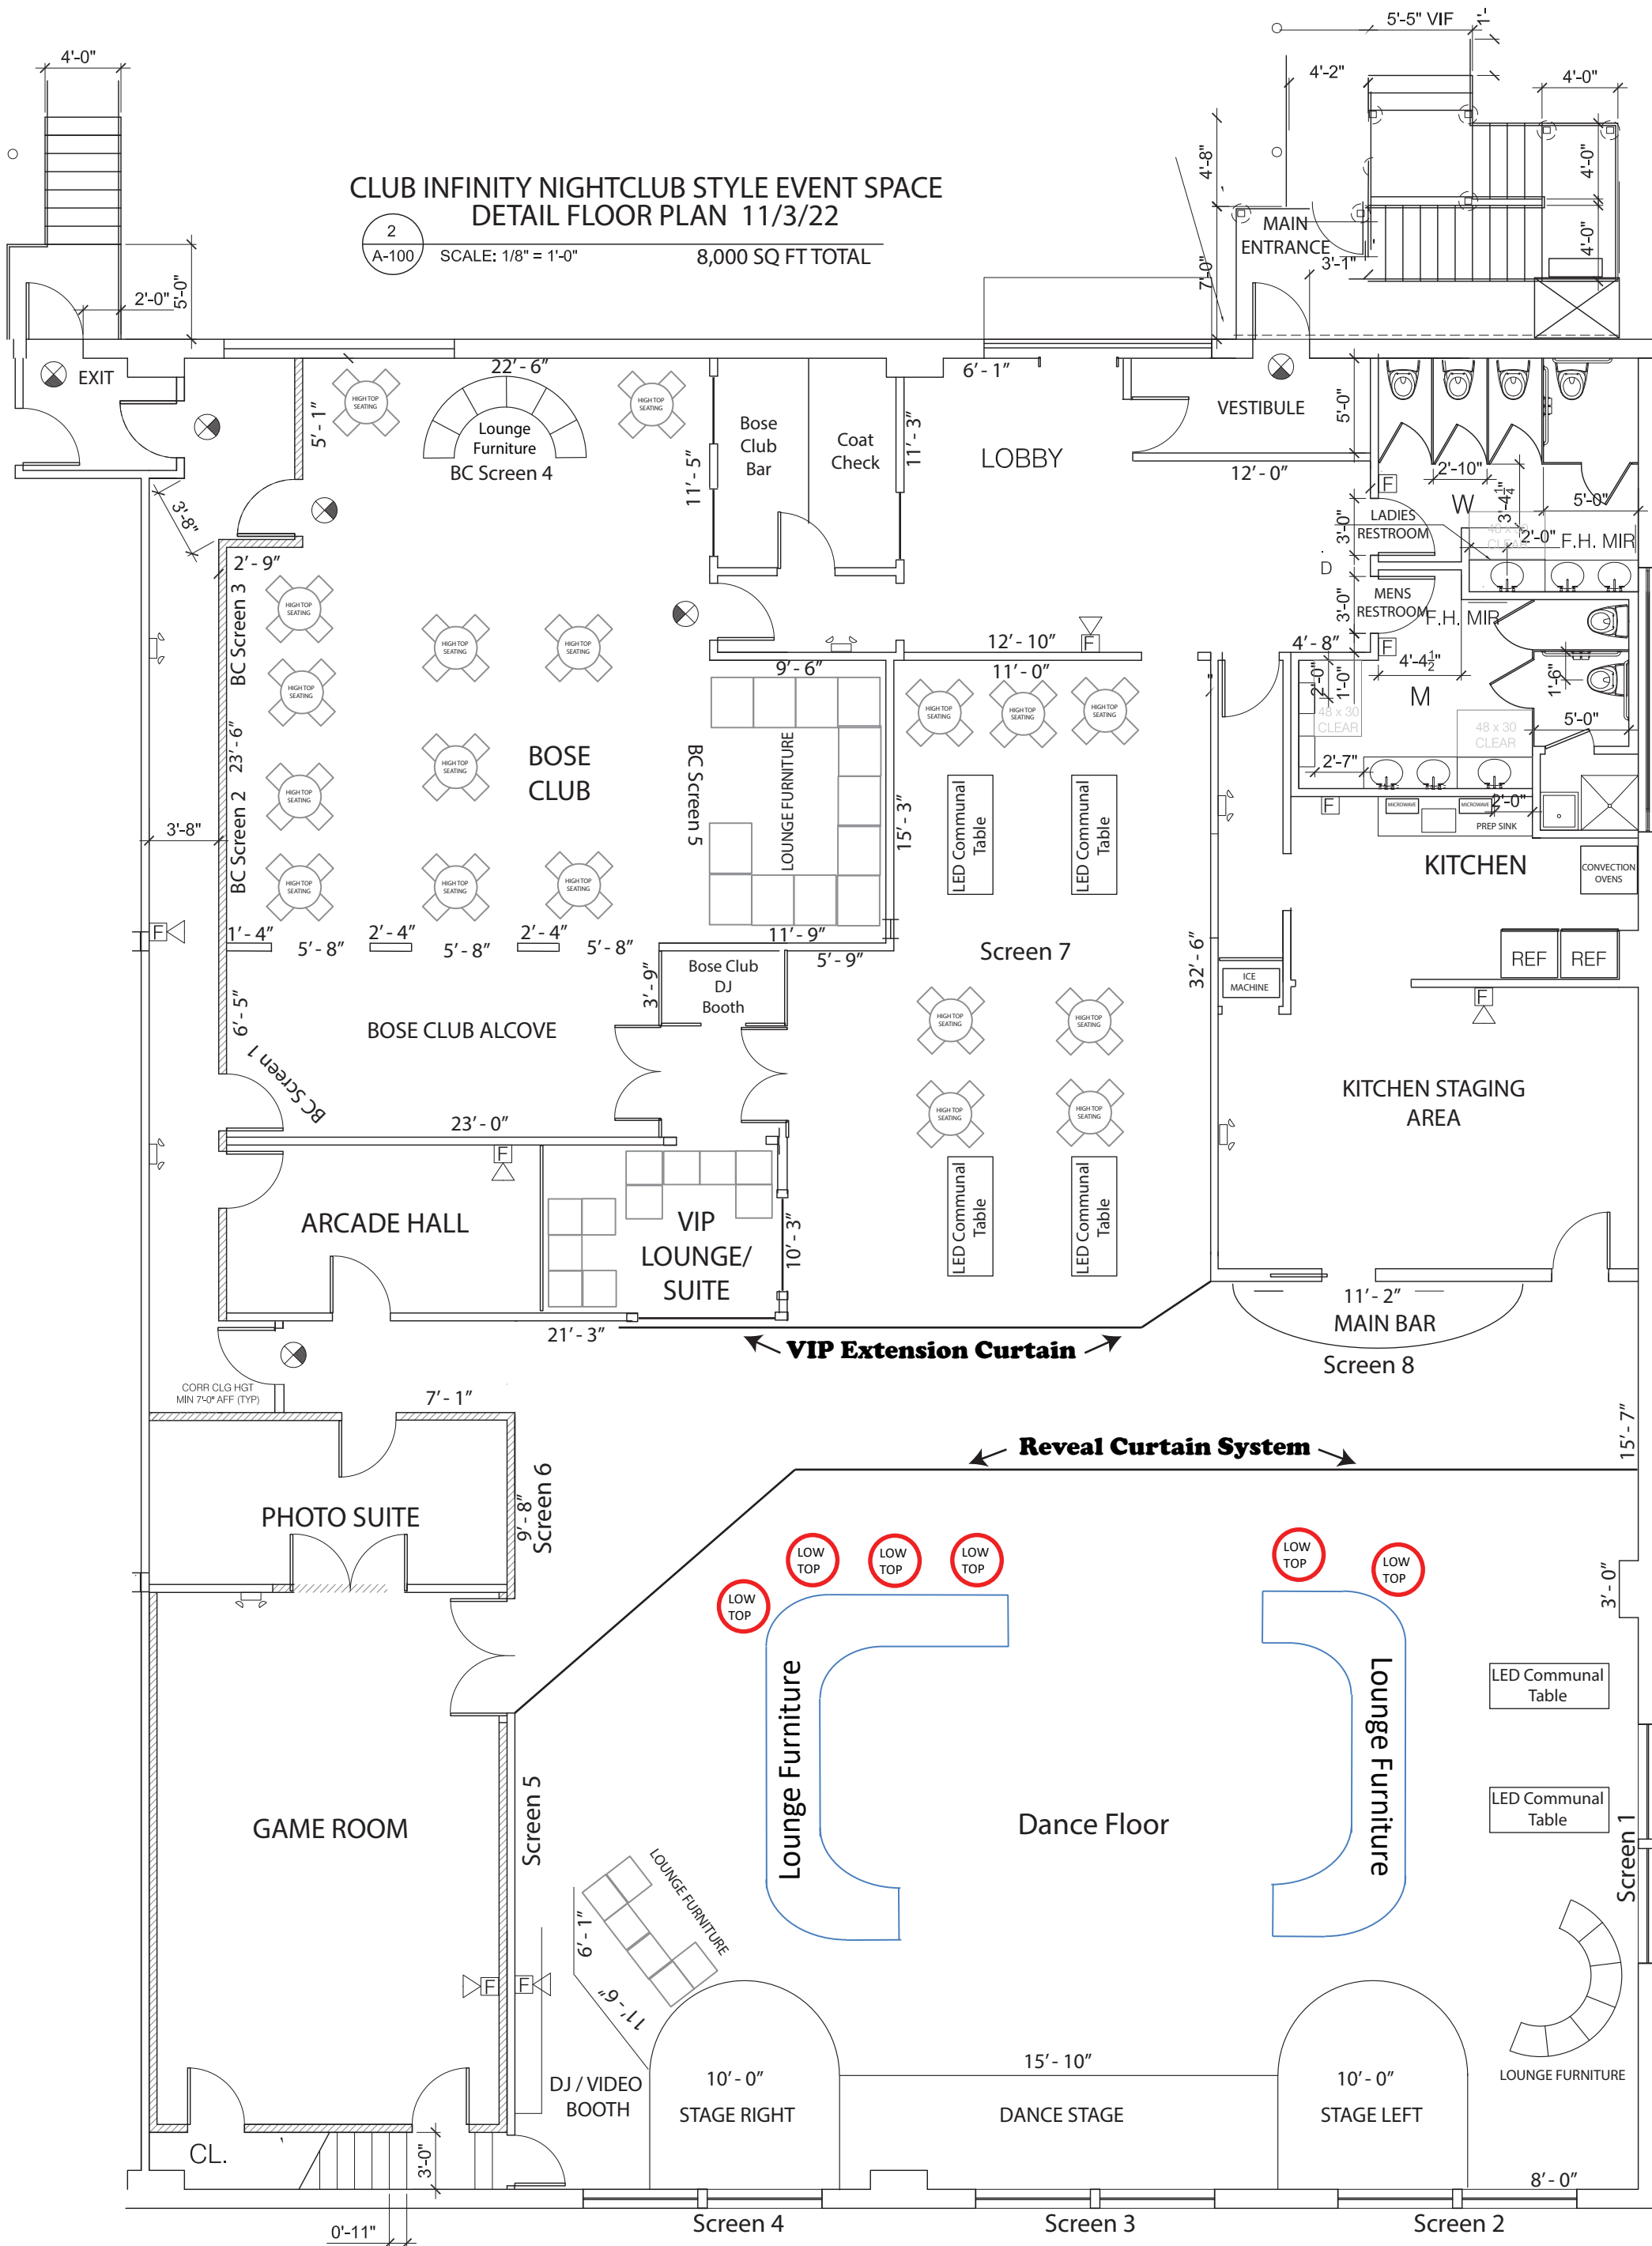

CLUB INFINITY NIGHTCLUB STYLE EVENT SPACE
 DETAIL FLOOR PLAN 11/3/22

2
 A-100 SCALE: 1/8" = 1'-0" 8,000 SQ FT TOTAL

NORTH