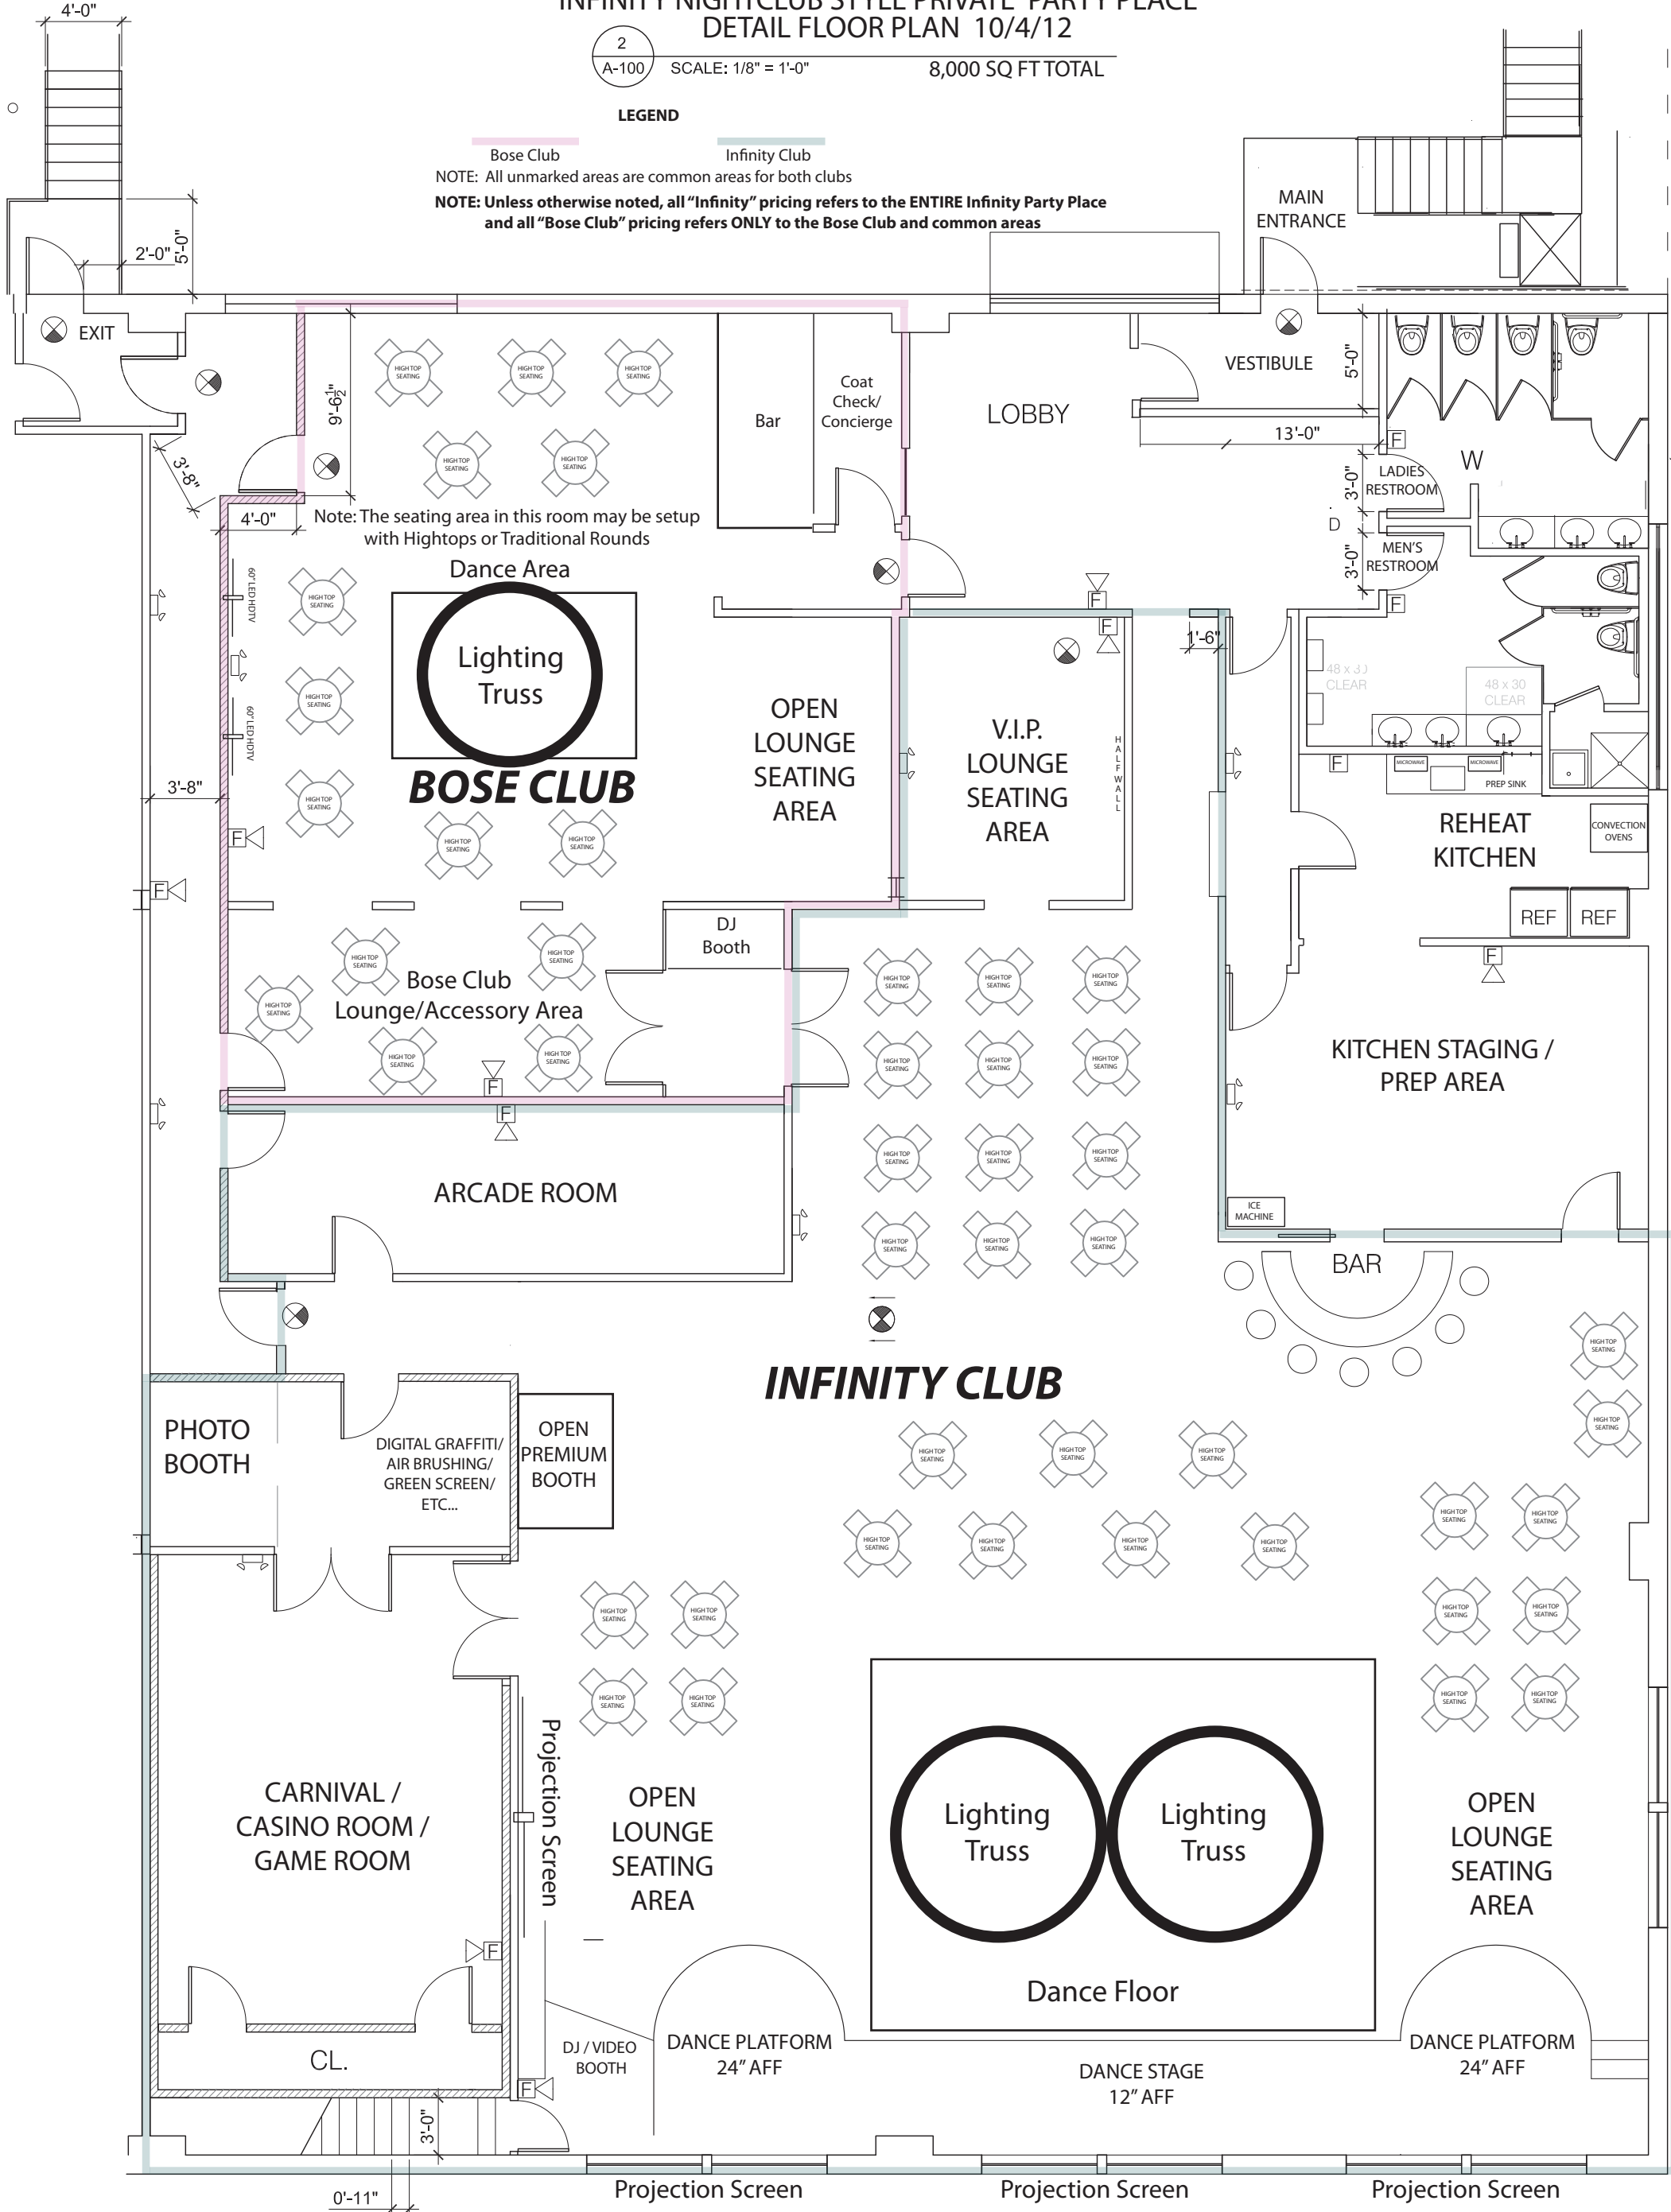

INFINITY NIGHTCLUB STYLE PRIVATE PARTY PLACE
 DETAIL FLOOR PLAN 10/4/12

2
 A-100 SCALE: 1/8" = 1'-0" 8,000 SQ FT TOTAL

LEGEND

Bose Club **Infinity Club**
 NOTE: All unmarked areas are common areas for both clubs

NOTE: Unless otherwise noted, all "Infinity" pricing refers to the ENTIRE Infinity Party Place and all "Bose Club" pricing refers ONLY to the Bose Club and common areas

NORTH